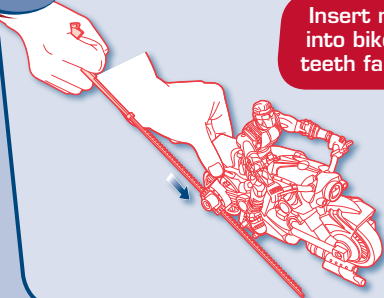

SPIDER-MAN™

AGES 4+
69548/69398 Asst.

NEW GOBLIN™
Rocket Racer Cycle

⚠ CAUTION:
Hair entanglement may result if child's hair comes in contact with moving parts of toy. Adult supervision is required.

1

Insert ripcord into bike with teeth facing up.

2

Holding the bike near the floor, tilt it back so that the front wheel of the bike is slightly elevated.

3

Quickly pull the cord out of the bike.

4

Lower both wheels of the bike to the floor, giving a slight push forward as you do so. The bike will launch and race away!