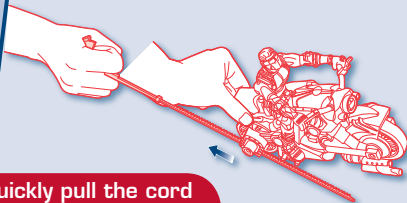

SPIDER-MAN™

AGES 4+
69548/69398 Asst.

NEW GOBLIN™
Rocket Racer Cycle

⚠ CAUTION:
Hair entanglement may result if child's hair comes in contact with moving parts of toy. Adult supervision is required.

1

Insert ripcord into bike with teeth facing up.

2

Holding the bike near the floor, tilt it back so that the front wheel of the bike is slightly elevated.

3

Quickly pull the cord out of the bike.

4

Lower both wheels of the bike to the floor, giving a slight push forward as you do so. The bike will launch and race away!